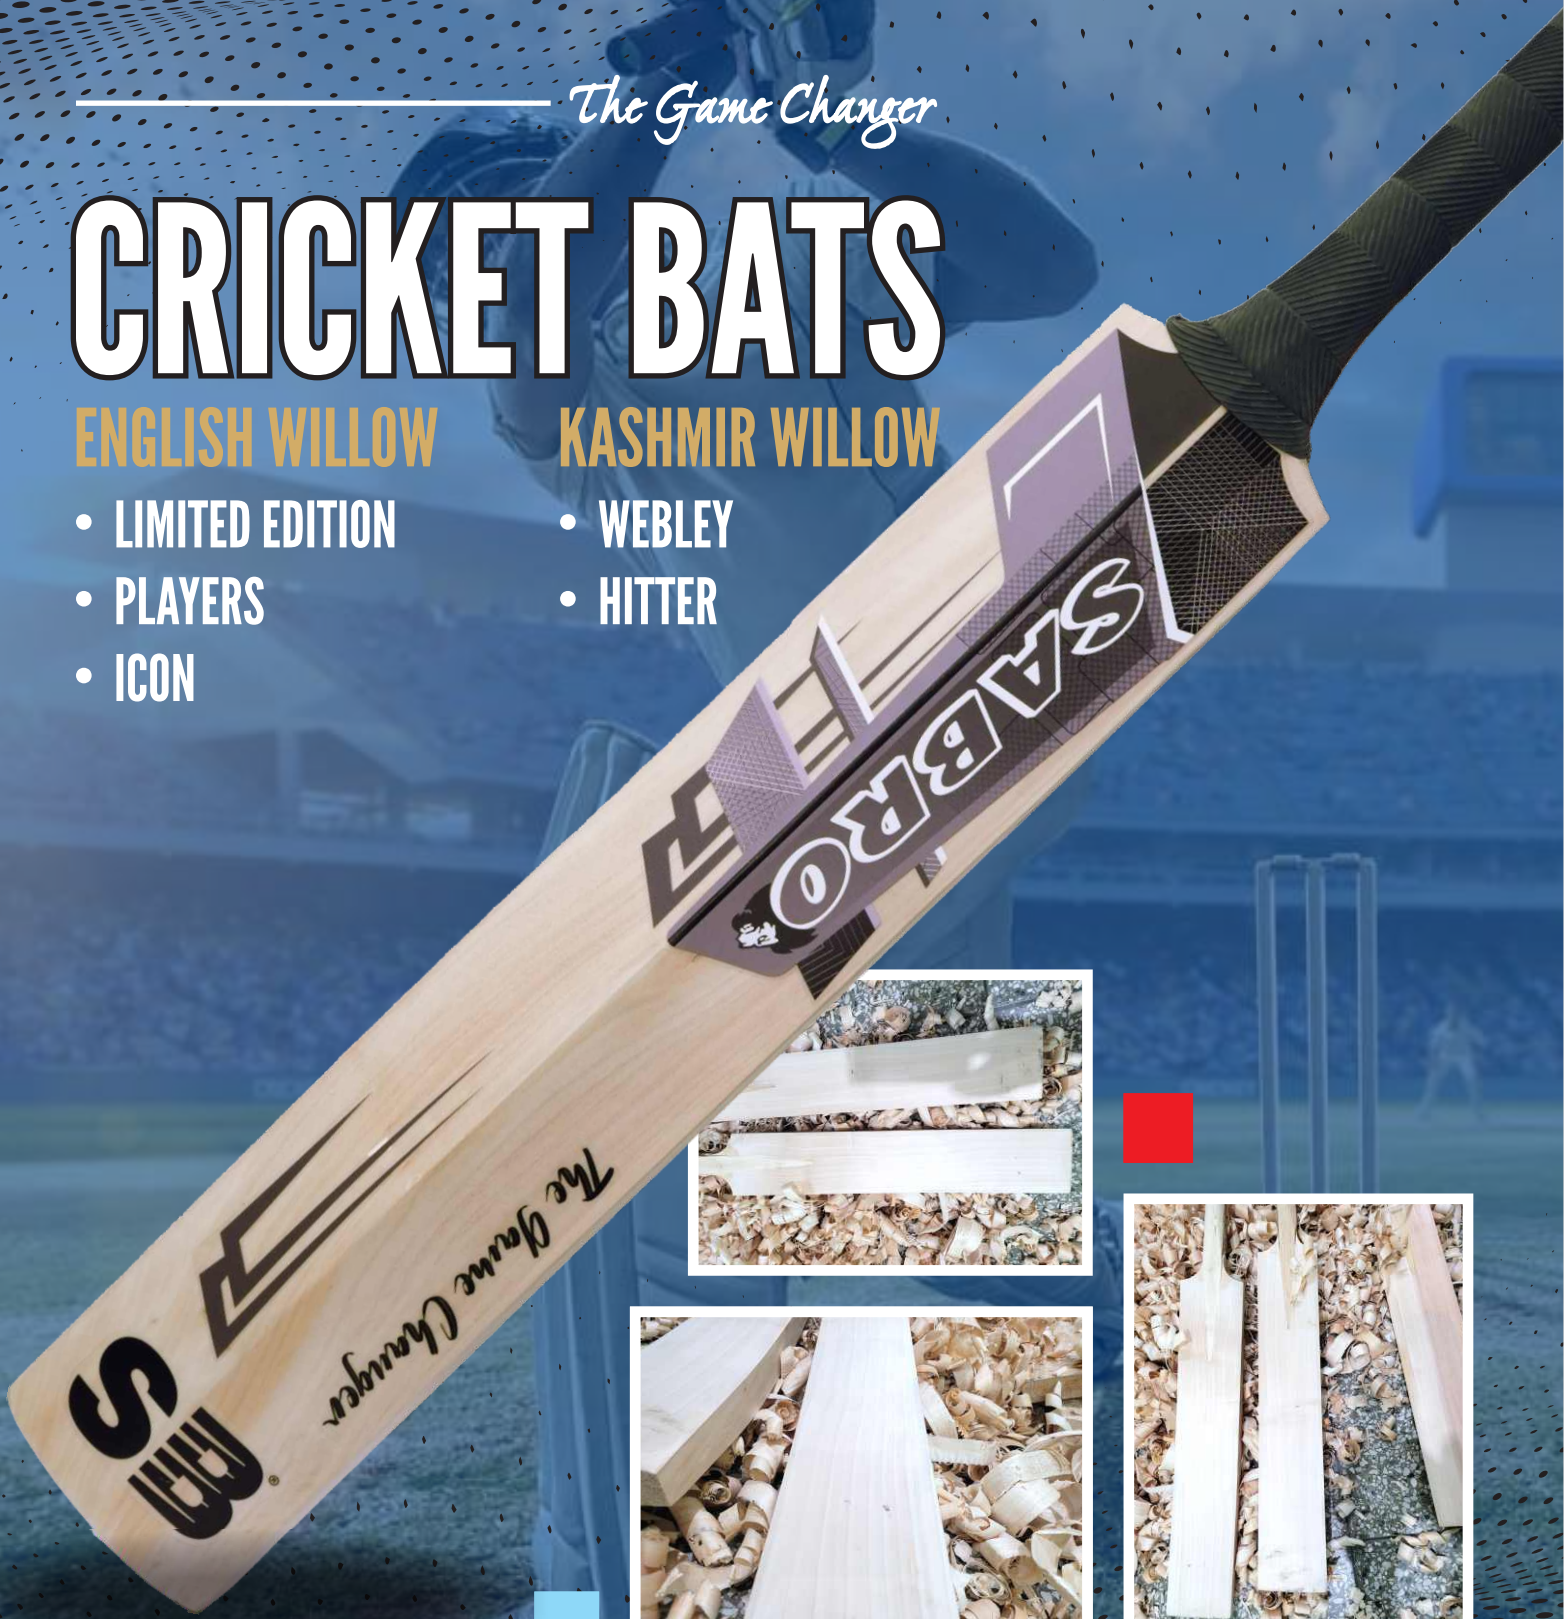

The Game Changer

CRICKET BATS

ENGLISH WILLOW

- LIMITED EDITION
- PLAYERS
- ICON

KASHMIR WILLOW

- WEBLEY
- HITTER